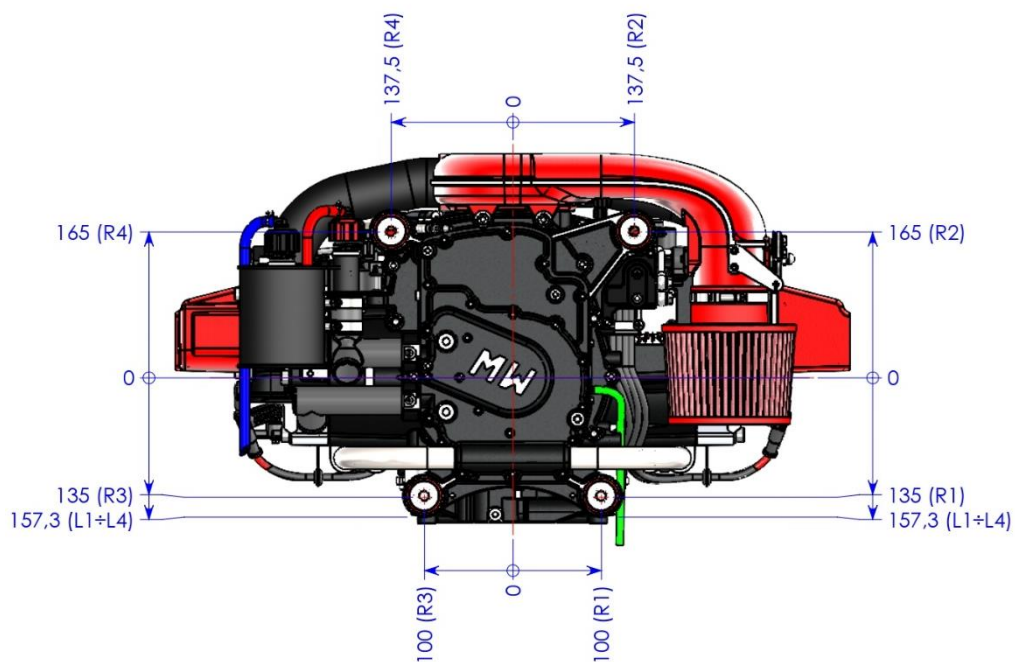

FREE DISCLOSURE

Page 1 of 6

DATA SHEET SPIRIT 115Hp Direct Drive

Document
E-DTD.W013.001

Edition
A

Revision
1

Engine data

Model/Code	Spirit 115 Direct Drive / W013 (left rotation) – W014 (right rotation)
Type	4 cylinder boxer - 4 Stroke fuel (Otto cycle)
Displacement [cm ³ (in ³)]	2545 (155)
Weight [Kg (lb)]	81 (178) dry
Dimension L x W x H [mm (in)]	590 x 749 x 419 (23,23 x 29,49 x 16,5)
Stroke X Bore [mm (in)]	81 x 100 (3,18 x 3,93)
Compression Rate	10,1 ÷ 1
Fuel	Mo.GAS min. AKI 90, R.O.N. 95, M.O.N. 85, LL100
Cooling System	Liquid with mechanical pump
Lubrication	Semi-dry sump, pressure oil feed assisted with internal pump
Timing System	2 valves per cylinder with S.O.H.C. (Single Over Head Camshaft)
Timing Driving System	Gear + chain with automatic chain tensioner
Pre-installed Accessories (included in the weight)	Engine wiring loom, voltage regulator, start relay, dampers, ignition coils, cooling expansion tank

Transmission

Electric data

Generator	Permanent magnet, oil cooled, 225W (12,5V-18A)
Optional Generator	750W (12,5V-60A)
Starter	Electric 0,65kW with anti-kickback clutch
F.R.I.S. (Full Redundancy Injector System)	ECU with dual injection and ignition; altitude and temperature compensation; Limp home strategy
CAN Data Transmission	CAN Aerospace protocol

Performance

Max Power [kW (Hp)]	84,6 (115) @ 3400 rpm
Max Torque [Nm (lb-ft)]	253 (187) @ 2500 rpm
Max Continuous Power [kW (Hp)]	84,6 (115) @ 3400 rpm
Max Engine Speed [rpm]	3500
Power/Weight [Hp/Kg (Hp/lb)]	1,42 (0,65)
Fuel Cons. [Kg/h (lb/h)]	13,3 (29,3) @ 75 Hp
TBO [h]	2200

DIMENSIONS

ATTACHMENT POINTS

DATA SHEET SPIRIT 115Hp Direct Drive

Document
E-DTD.W013.001

Edition A	Revision 1
---------------------	----------------------

DATA SHEET SPIRIT 115Hp Direct Drive

Document
E-DTD.W013.001