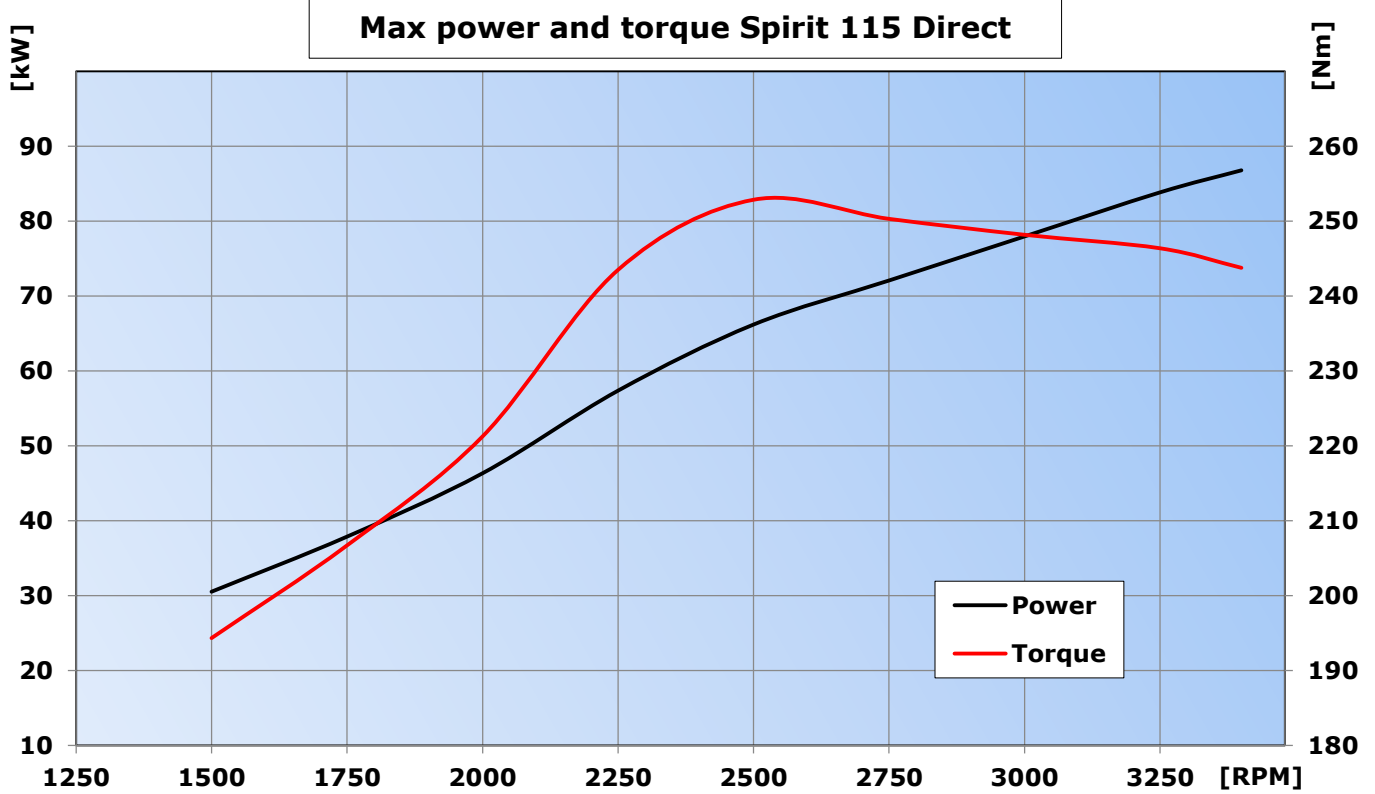

DATA SHEET SPIRIT 115Hp Direct Drive

Document
E-DTD.W013.001

Edition A	Revision 1