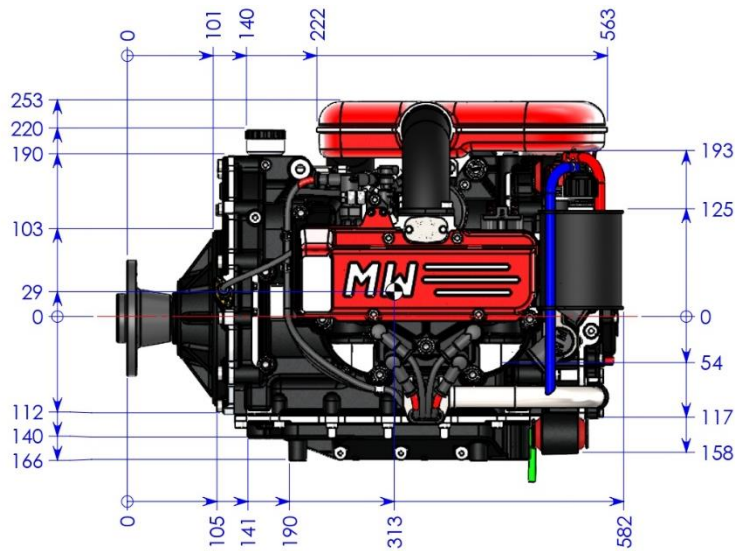

FREE DISCLOSURE

Page 1 of 6

DATA SHEET SPIRIT 115Hp Direct Drive

Document
E-DTD.W013.001

Edition
A

Revision
1

Engine data

Model/Code	Spirit 115 Direct Drive / W013 (left rotation) – W014 (right rotation)
Type	4 cylinder boxer - 4 Stroke fuel (Otto cycle)
Displacement [cm ³ (in ³)]	2545 (155)
Weight [Kg (lb)]	81 (178) dry
Dimension L x W x H [mm (in)]	590 x 749 x 419 (23,23 x 29,49 x 16,5)
Stroke X Bore [mm (in)]	81 x 100 (3,18 x 3,93)
Compression Rate	10,1 ÷ 1
Fuel	Mo.GAS min. AKI 90, R.O.N. 95, M.O.N. 85, LL100
Cooling System	Liquid with mechanical pump
Lubrication	Semi-dry sump, pressure oil feed assisted with internal pump
Timing System	2 valves per cylinder with S.O.H.C. (Single Over Head Camshaft)
Timing Driving System	Gear + chain with automatic chain tensioner
Pre-installed Accessories (included in the weight)	Engine wiring loom, voltage regulator, start relay, dampers, ignition coils, cooling expansion tank

Transmission

Electric data

Generator	Permanent magnet, oil cooled, 225W (12,5V-18A)
Optional Generator	750W (12,5V-60A)
Starter	Electric 0,65kW with anti-kickback clutch
F.R.I.S. (Full Redundancy Injector System)	ECU with dual injection and ignition; altitude and temperature compensation; Limp home strategy
CAN Data Transmission	CAN Aerospace protocol

Performance

Max Power [kW (Hp)]	84,6 (115) @ 3400 rpm
Max Torque [Nm (lb-ft)]	253 (187) @ 2500 rpm
Max Continuous Power [kW (Hp)]	84,6 (115) @ 3400 rpm
Max Engine Speed [rpm]	3500
Power/Weight [Hp/Kg (Hp/lb)]	1,42 (0,65)
Fuel Cons. [Kg/h (lb/h)]	13,3 (29,3) @ 75 Hp
TBO [h]	2200

DIMENSIONS

ATTACHMENT POINTS

DATA SHEET SPIRIT 115Hp Direct Drive

Document
E-DTD.W013.001

Edition A	Revision 1
---------------------	----------------------

DATA SHEET SPIRIT 115Hp Direct Drive

Document
E-DTD.W013.001