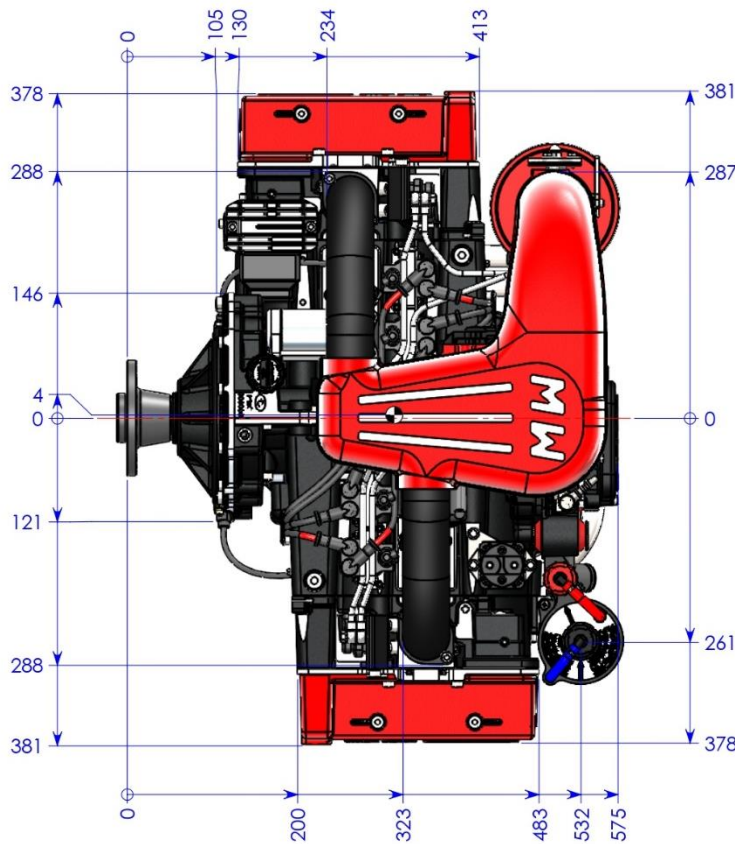

FREE DISCLOSURE

Page 1 of 6

DATA SHEET SPIRIT 115Hp Direct Drive

Document
E-DTD.W013.001

Edition
A

Revision
1

Engine data

Model/Code	Spirit 115 Direct Drive / W013 (left rotation) – W014 (right rotation)
Type	4 cylinder boxer - 4 Stroke fuel (Otto cycle)
Displacement [cm ³ (in ³)]	2545 (155)
Weight [Kg (lb)]	81 (178) dry
Dimension L x W x H [mm (in)]	590 x 749 x 419 (23,23 x 29,49 x 16,5)
Stroke X Bore [mm (in)]	81 x 100 (3,18 x 3,93)
Compression Rate	10,1 ÷ 1
Fuel	Mo.GAS min. AKI 90, R.O.N. 95, M.O.N. 85, LL100
Cooling System	Liquid with mechanical pump
Lubrication	Semi-dry sump, pressure oil feed assisted with internal pump
Timing System	2 valves per cylinder with S.O.H.C. (Single Over Head Camshaft)
Timing Driving System	Gear + chain with automatic chain tensioner
Pre-installed Accessories (included in the weight)	Engine wiring loom, voltage regulator, start relay, dampers, ignition coils, cooling expansion tank

Transmission

Electric data

Generator	Permanent magnet, oil cooled, 225W (12,5V-18A)
Optional Generator	750W (12,5V-60A)
Starter	Electric 0,65kW with anti-kickback clutch
F.R.I.S. (Full Redundancy Injector System)	ECU with dual injection and ignition; altitude and temperature compensation; Limp home strategy
CAN Data Transmission	CAN Aerospace protocol

Performance

Max Power [kW (Hp)]	84,6 (115) @ 3400 rpm
Max Torque [Nm (lb-ft)]	253 (187) @ 2500 rpm
Max Continuous Power [kW (Hp)]	84,6 (115) @ 3400 rpm
Max Engine Speed [rpm]	3500
Power/Weight [Hp/Kg (Hp/lb)]	1,42 (0,65)
Fuel Cons. [Kg/h (lb/h)]	13,3 (29,3) @ 75 Hp
TBO [h]	2200

DIMENSIONS

ATTACHMENT POINTS

DATA SHEET SPIRIT 115Hp Direct Drive

Document
E-DTD.W013.001

Edition A	Revision 1
---------------------	----------------------

DATA SHEET SPIRIT 115Hp Direct Drive

Document
E-DTD.W013.001