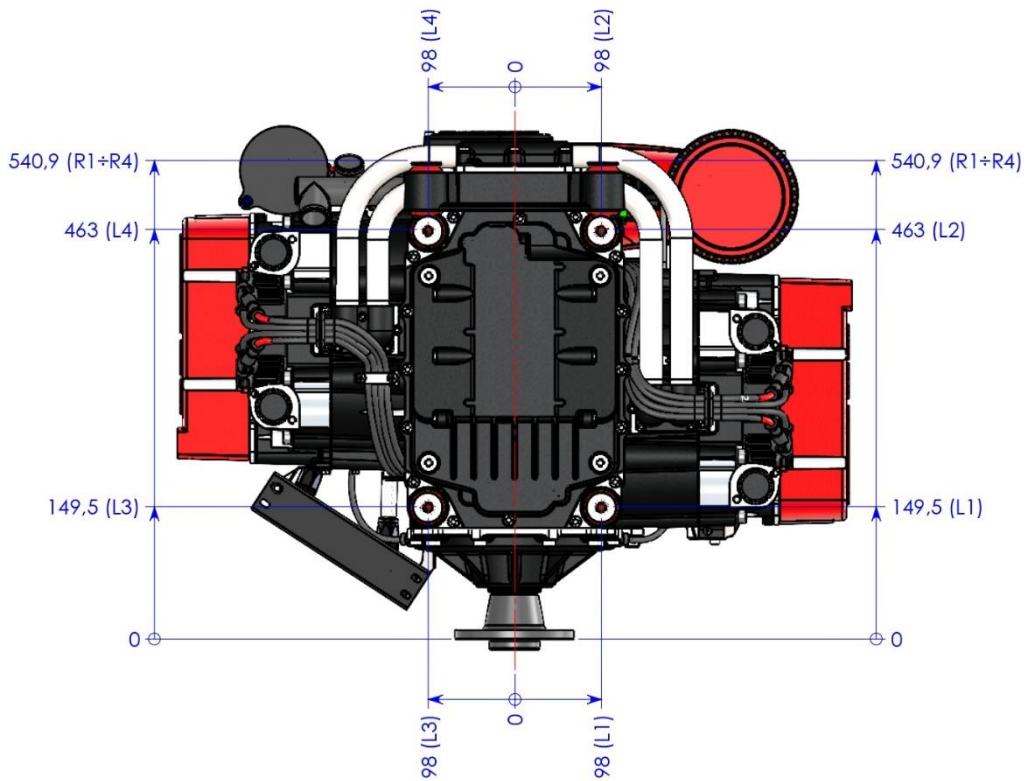

FREE DISCLOSURE

Page 1 of 6

DATA SHEET SPIRIT 115Hp Direct Drive

Document
E-DTD.W013.001

Edition
A

Revision
1

Engine data

Model/Code	Spirit 115 Direct Drive / W013 (left rotation) – W014 (right rotation)
Type	4 cylinder boxer - 4 Stroke fuel (Otto cycle)
Displacement [cm ³ (in ³)]	2545 (155)
Weight [Kg (lb)]	81 (178) dry
Dimension L x W x H [mm (in)]	590 x 749 x 419 (23,23 x 29,49 x 16,5)
Stroke X Bore [mm (in)]	81 x 100 (3,18 x 3,93)
Compression Rate	10,1 ÷ 1
Fuel	Mo.GAS min. AKI 90, R.O.N. 95, M.O.N. 85, LL100
Cooling System	Liquid with mechanical pump
Lubrication	Semi-dry sump, pressure oil feed assisted with internal pump
Timing System	2 valves per cylinder with S.O.H.C. (Single Over Head Camshaft)
Timing Driving System	Gear + chain with automatic chain tensioner
Pre-installed Accessories (included in the weight)	Engine wiring loom, voltage regulator, start relay, dampers, ignition coils, cooling expansion tank

Transmission

Electric data

Generator	Permanent magnet, oil cooled, 225W (12,5V-18A)
Optional Generator	750W (12,5V-60A)
Starter	Electric 0,65kW with anti-kickback clutch
F.R.I.S. (Full Redundancy Injector System)	ECU with dual injection and ignition; altitude and temperature compensation; Limp home strategy
CAN Data Transmission	CAN Aerospace protocol

Performance

Max Power [kW (Hp)]	84,6 (115) @ 3400 rpm
Max Torque [Nm (lb-ft)]	253 (187) @ 2500 rpm
Max Continuous Power [kW (Hp)]	84,6 (115) @ 3400 rpm
Max Engine Speed [rpm]	3500
Power/Weight [Hp/Kg (Hp/lb)]	1,42 (0,65)
Fuel Cons. [Kg/h (lb/h)]	13,3 (29,3) @ 75 Hp
TBO [h]	2200

DIMENSIONS

ATTACHMENT POINTS

DATA SHEET SPIRIT 115Hp Direct Drive

Document
E-DTD.W013.001

Edition A	Revision 1
---------------------	----------------------

DATA SHEET SPIRIT 115Hp Direct Drive

Document
E-DTD.W013.001