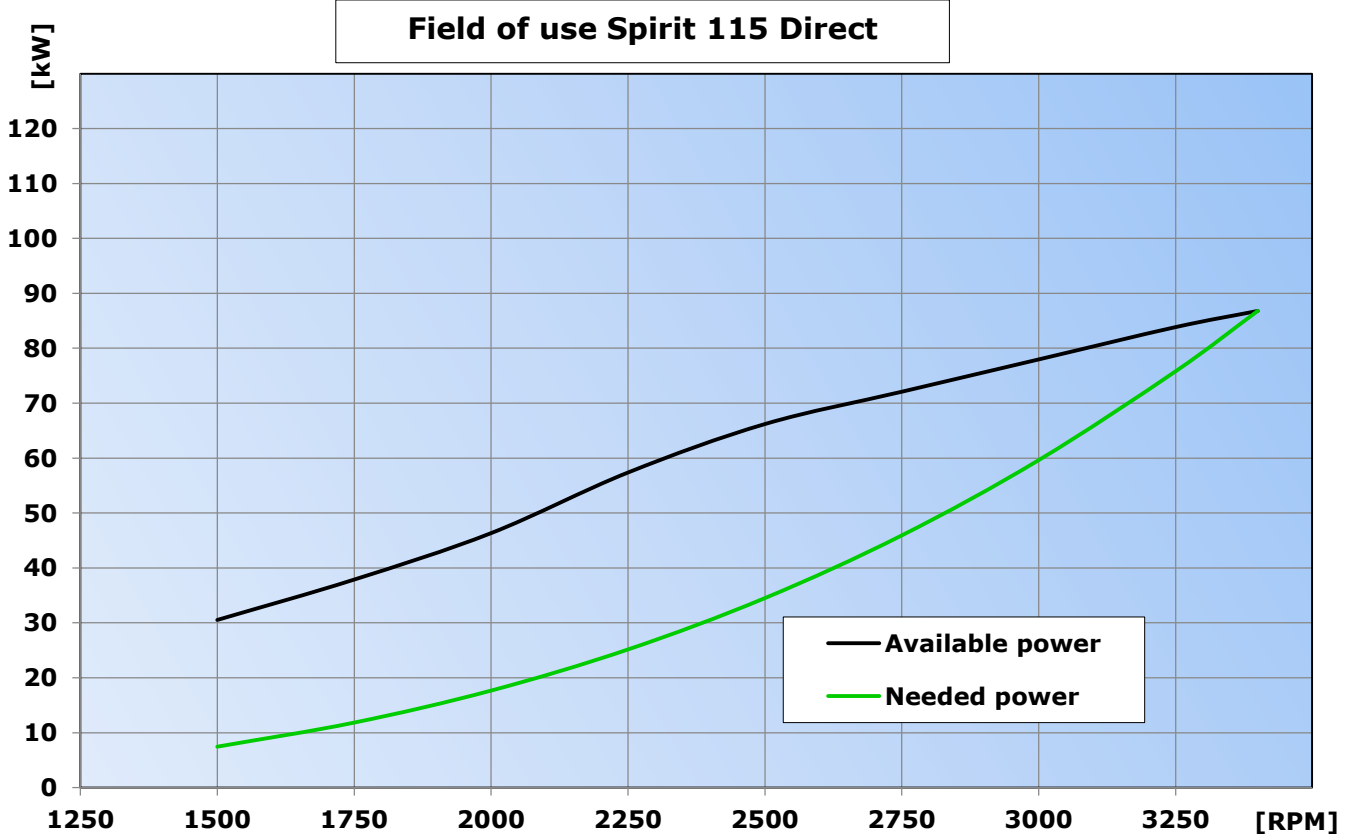

FREE DISCLOSURE

Page 1 of 6

DATA SHEET SPIRIT 115Hp Direct Drive

Document
E-DTD.W013.001

Edition
A

Revision
1

Engine data

Model/Code	Spirit 115 Direct Drive / W013 (left rotation) – W014 (right rotation)
Type	4 cylinder boxer - 4 Stroke fuel (Otto cycle)
Displacement [cm ³ (in ³)]	2545 (155)
Weight [Kg (lb)]	81 (178) dry
Dimension L x W x H [mm (in)]	590 x 749 x 419 (23,23 x 29,49 x 16,5)
Stroke X Bore [mm (in)]	81 x 100 (3,18 x 3,93)
Compression Rate	10,1 ÷ 1
Fuel	Mo.GAS min. AKI 90, R.O.N. 95, M.O.N. 85, LL100
Cooling System	Liquid with mechanical pump
Lubrication	Semi-dry sump, pressure oil feed assisted with internal pump
Timing System	2 valves per cylinder with S.O.H.C. (Single Over Head Camshaft)
Timing Driving System	Gear + chain with automatic chain tensioner
Pre-installed Accessories (included in the weight)	Engine wiring loom, voltage regulator, start relay, dampers, ignition coils, cooling expansion tank

Transmission

Electric data

Generator	Permanent magnet, oil cooled, 225W (12,5V-18A)
Optional Generator	750W (12,5V-60A)
Starter	Electric 0,65kW with anti-kickback clutch
F.R.I.S. (Full Redundancy Injector System)	ECU with dual injection and ignition; altitude and temperature compensation; Limp home strategy
CAN Data Transmission	CAN Aerospace protocol

Performance

Max Power [kW (Hp)]	84,6 (115) @ 3400 rpm
Max Torque [Nm (lb-ft)]	253 (187) @ 2500 rpm
Max Continuous Power [kW (Hp)]	84,6 (115) @ 3400 rpm
Max Engine Speed [rpm]	3500
Power/Weight [Hp/Kg (Hp/lb)]	1,42 (0,65)
Fuel Cons. [Kg/h (lb/h)]	13,3 (29,3) @ 75 Hp
TBO [h]	2200

DIMENSIONS

ATTACHMENT POINTS

DATA SHEET SPIRIT 115Hp Direct Drive

Document
E-DTD.W013.001

Edition A	Revision 1
---------------------	----------------------

DATA SHEET SPIRIT 115Hp Direct Drive

Document
E-DTD.W013.001